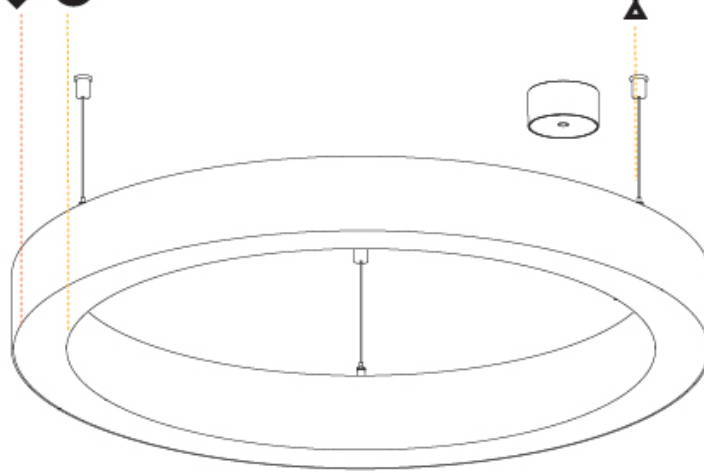

A300063-

PROJECT	_____
TYPE	_____
SPECIFIER	_____
QUANTITY	_____
DATE	_____

For Color / Finish Chart & Symbology see Appendix or product page downloadable area.

°K

Dimming	DP	DV		
	Phase	0-10V		
Color Temperature	30K	35K	°K	
	3000K	3500K		40K
Diffuser	01	02	D	
	Opal	Micro-Prism		
Suspension Cable Color and Length	..05	..10	T	
	2000	6000		

ORDER-EXAMPLE: °K
L3XXXX- DV 30K 02 01 05
0-10V 3000K Black Opal
2000mm/Trans