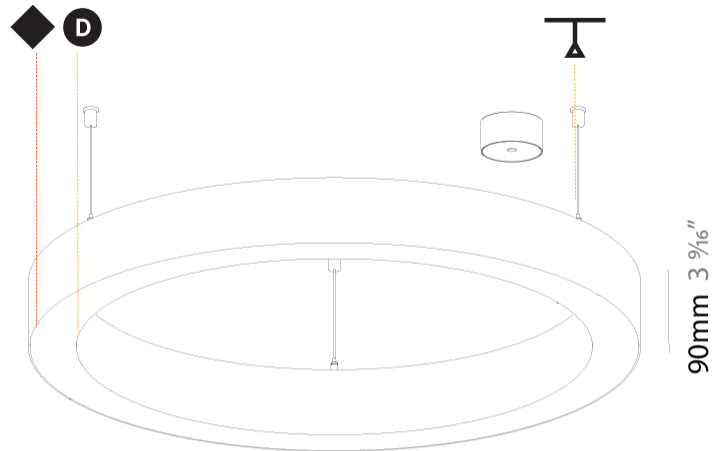

GENERAL

Series: Glorious
Subseries: Glorious Slim
Brand: Prolicht
Division: Architectural
Mounting Type: Suspension
Mounting Location: Ceiling
Subcategory: Ambient

PHYSICAL

Shape: Round
Diameter (mm): 800
Diameter (in): 31 1/2
Height (mm): 90
Height (in): 3 9/16
Max. Overall Height (mm): 2090
Max. Overall Height (in): 82 5/16
Light Distribution: Direct / Indirect
Weight (kg): 8.128
Weight (lbs): 17.92
Diffuser: [PMMA - Opal or Micro-Prism](#)
Fixture Finish: [SSR / BKV / CWI / CRY / HAB / UFT / ITA / RUA / FTG / MYG / LOD / PUS / FRO / FUP / KIA / POP / BLS / SPG / MEY / GOH / GUM / CHC / COM / ABZ / JAG / OBR / MOS / ROR](#)
Fixture Material: Aluminum
Cable Details: 2000mm or 6000mm Transparent Cable

ELECTRICAL

Lamp Type: LED (Zhaga Standard)
Input Wattage (W): 56 / 52.5
Total Output Wattage (W): 48 / 45
Dimming: [Tri-Mode (Non-Dimming and Phase Dimming (120Vac only) and 0-10V Dimming)](#)
Driver Included: Yes
Driver Location: Integrated
Driver Type: Constant Current - Universal
Driver Class: Class 2
Input Voltage (V): 120 - 277
Constant Current (MA): 350

LED

Color Temperature (°K): [3000 / 3500 / 4000](#)
Max. Delivered Lumen (lm): 9830 / 10035 / 10240
CRI: >80 CRI
Lamp Life (hrs): 50000

OPTICAL

RATINGS AND CERTIFICATIONS

Certified By: Certified for North American Standards
IP rating: IP20

Ø 670mm 26 3/8"

Ø 800mm 31 1/2"

90mm 3 9/16"